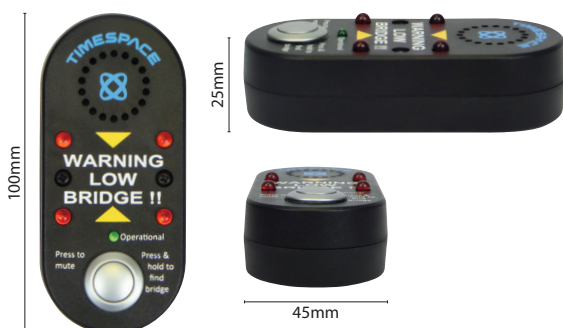

TIMESPACE

Timespace Technology Ltd Lakeview Court Ermine Business Park Huntingdon PE29 6UA UK

t: +44 (0)1480 414147 f: +44 (0)1480 414146 e: mail@tspace.co.uk www.tspace.co.uk